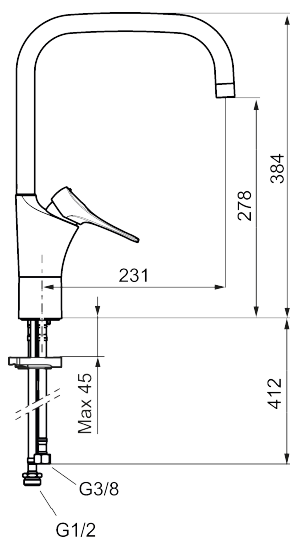

Article number: 86100013 **Flow 3 bar:** 6.0 l/m

Description: Brushed chrome

Unique characteristics

Backflow protection unit type

- Cold Start
- Ceramic cartridge with soft closing function
- Adjustable flow control and temperature limiter
- Eco Flow (energy and water saving aerator)
- Swivel spout, limitation part for 60°, 85°, 110° or 360° included
- Soft PEX[®] hoses with 3/8" connecting nut (stainless steel braided)
- Lead Free material
- Hole diameter Ø34-37 mm